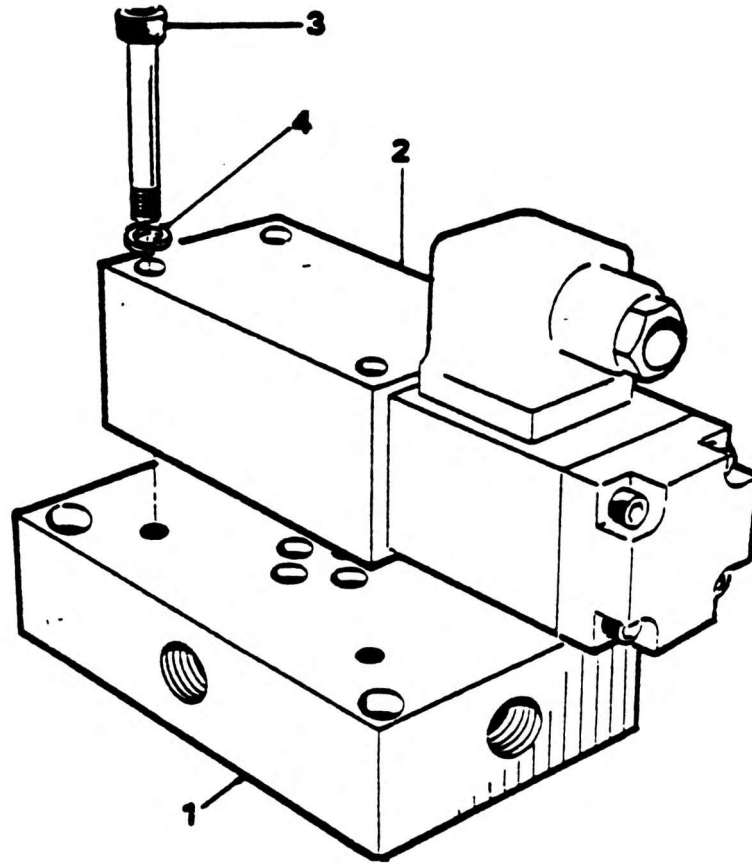

VALVE INSTALLATION - SOLENOID

NO.	PART NO.	QTY.	DESCRIPTION	NO.	PART NO.	QTY.	DESCRIPTION
1	8592964	1	Subplate Valve				
2 +	8353988	1	Valve Assembly - Control				
3	7097615	4	Screw				
4	7067217	4	Washer				